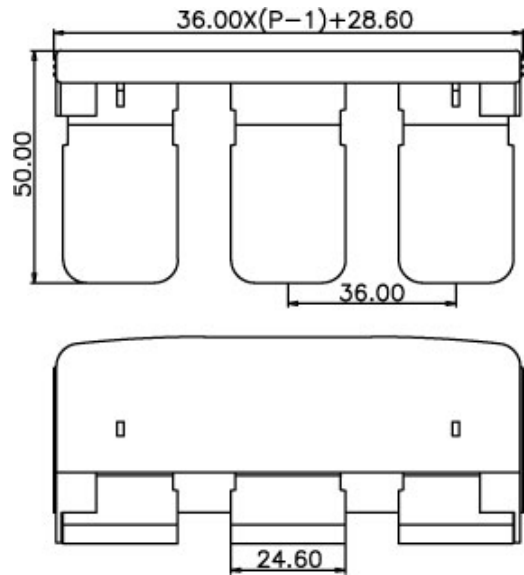

Accessory / Cross jumper - Cageinserting type

CSC-240

Suitable type	DK240	
Available position		