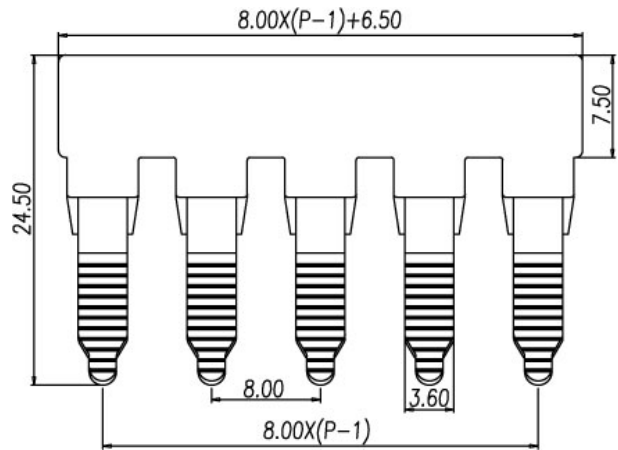

Accessory / Cross jumper - Cageinserting type

**CSC-6**

Suitable type	DK6	GK6
	DKTL6	DKTD6
Available position		02P ~ 10P