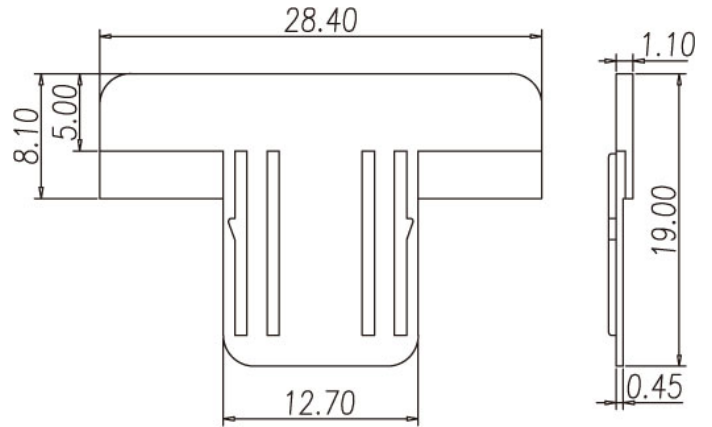

Accessory / Partition

DKSPS-001

Suitable type	DK2.5	DK4
	DK6	DK10