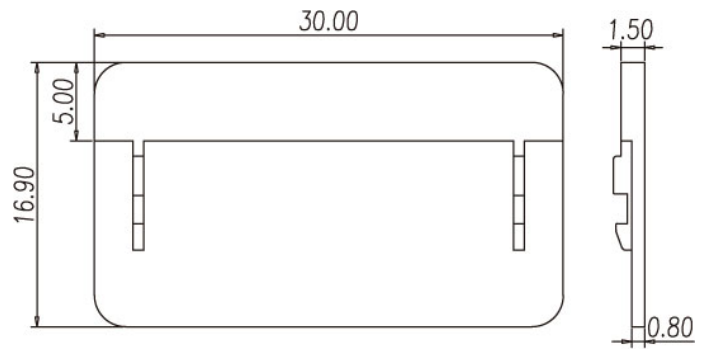

Accessory / Partition

DKSPS-005

Suitable type	DK35	