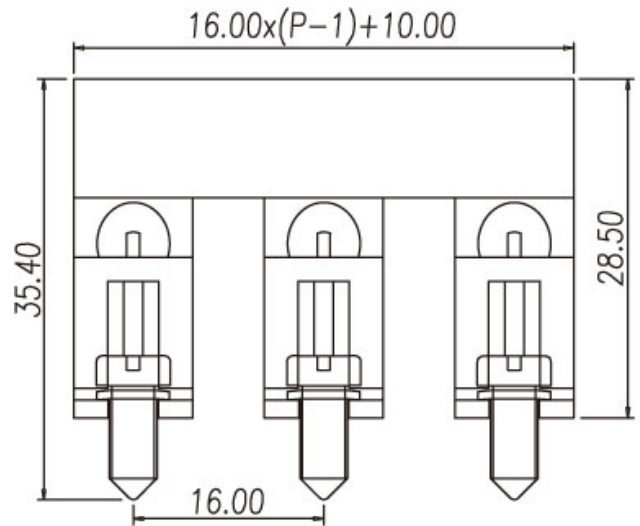

Accessory / Cross jumper - Central type

DS35

Suitable type	DK35	GK35
Available position		02P ~ 10P