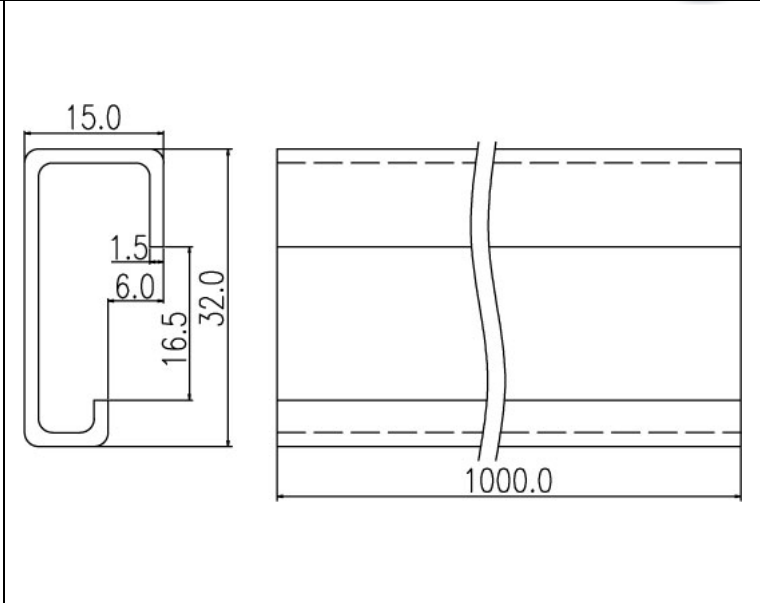

Accessory / Rail

**TS-32**

Suitable type	DK	GK